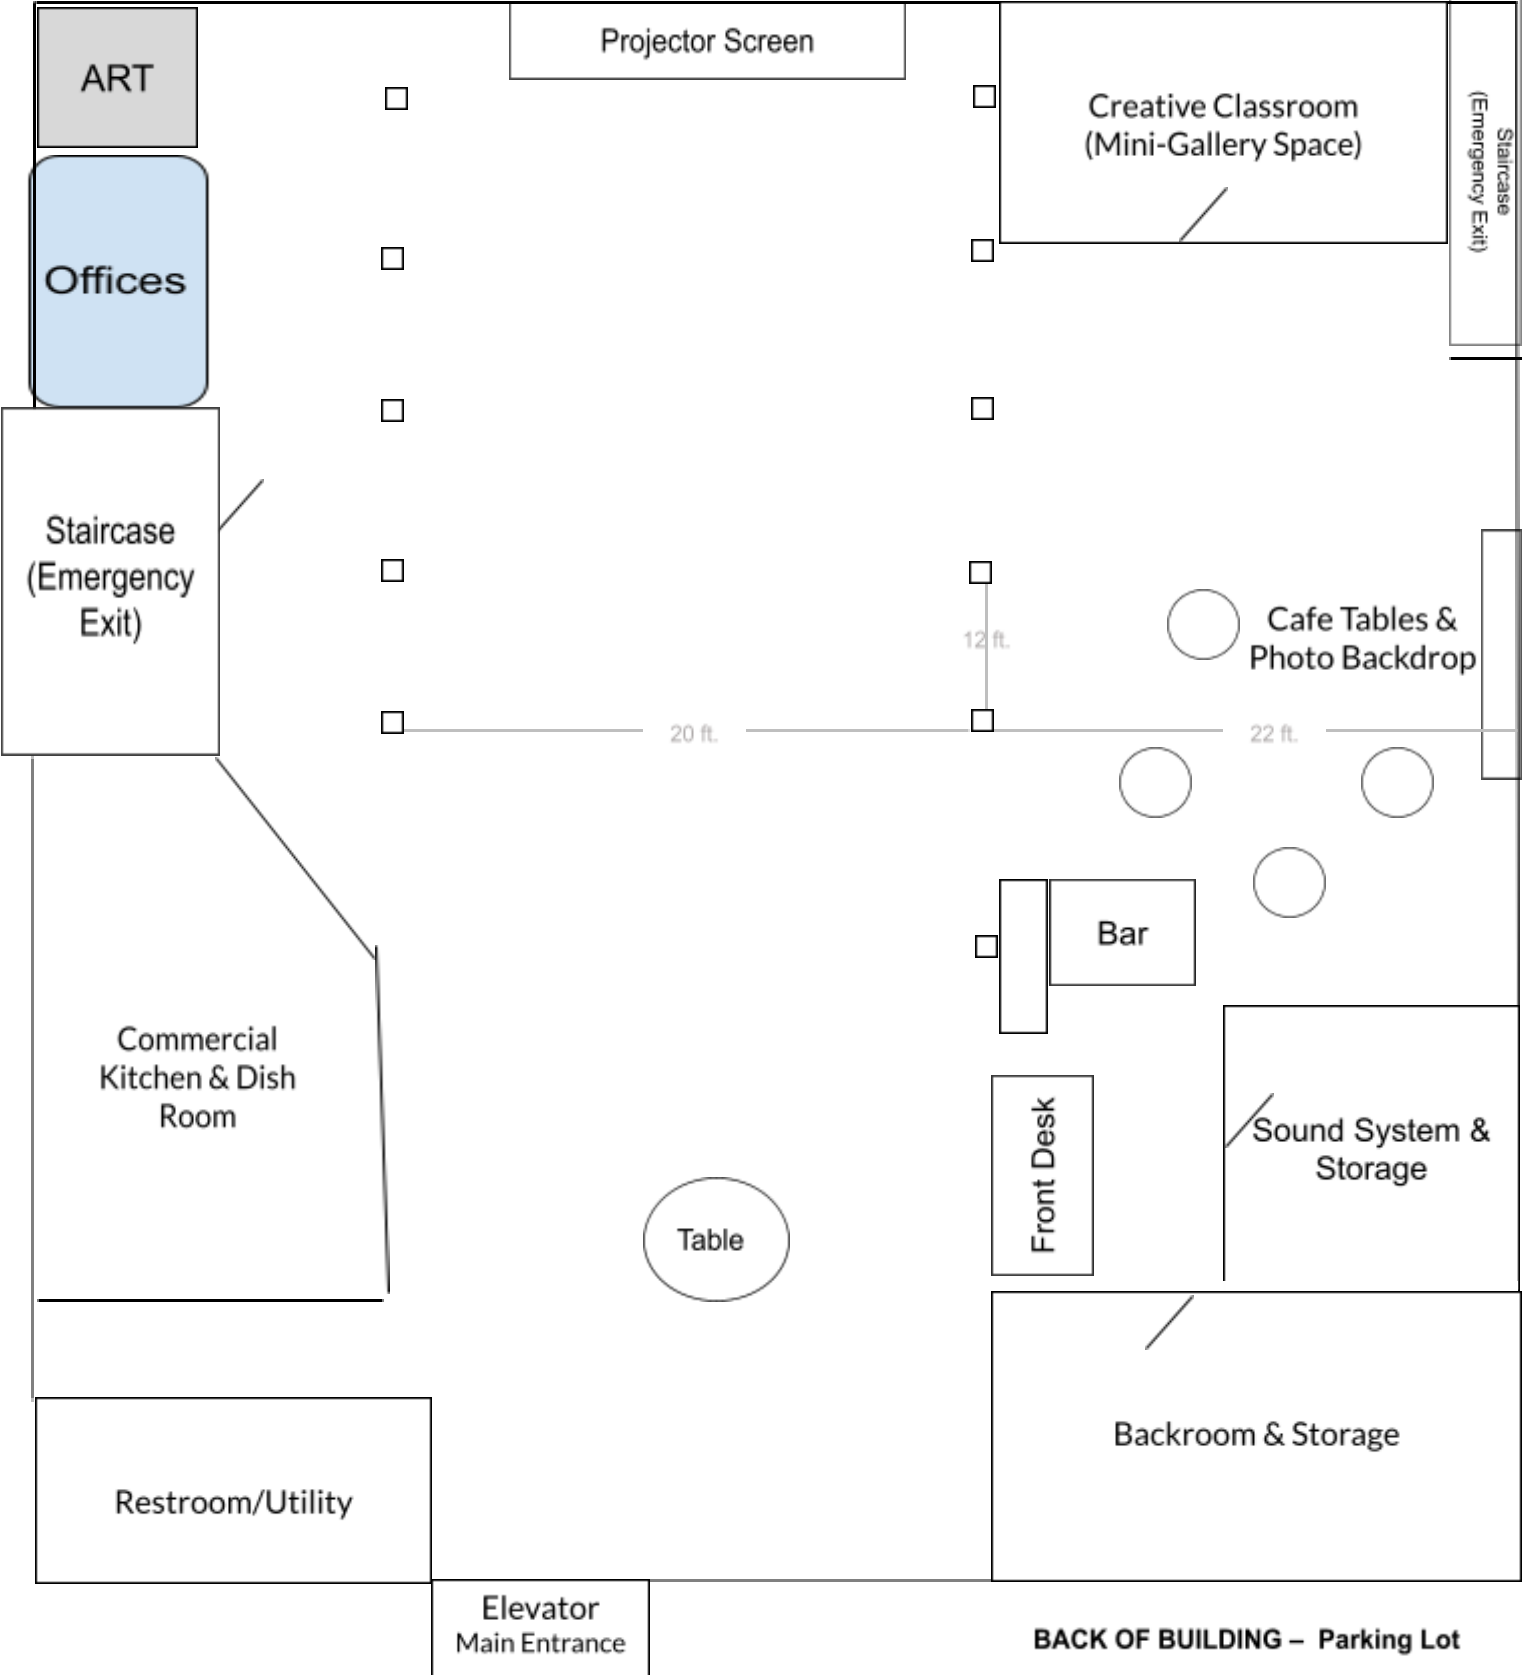

Blank Layout - Event Setup

- FACILITY USE INCLUDES:
- Access to Storage Areas
 - Tables: 26 @ 6' & 7 @ 8'
 - Chairs: 120 available
 - 2 Coat racks & hangers
 - Sound & Projection Systems
 - Podium & Wireless Microphone

FRONT OF BUILDING – 2nd Ave

BACK OF BUILDING – Parking Lot